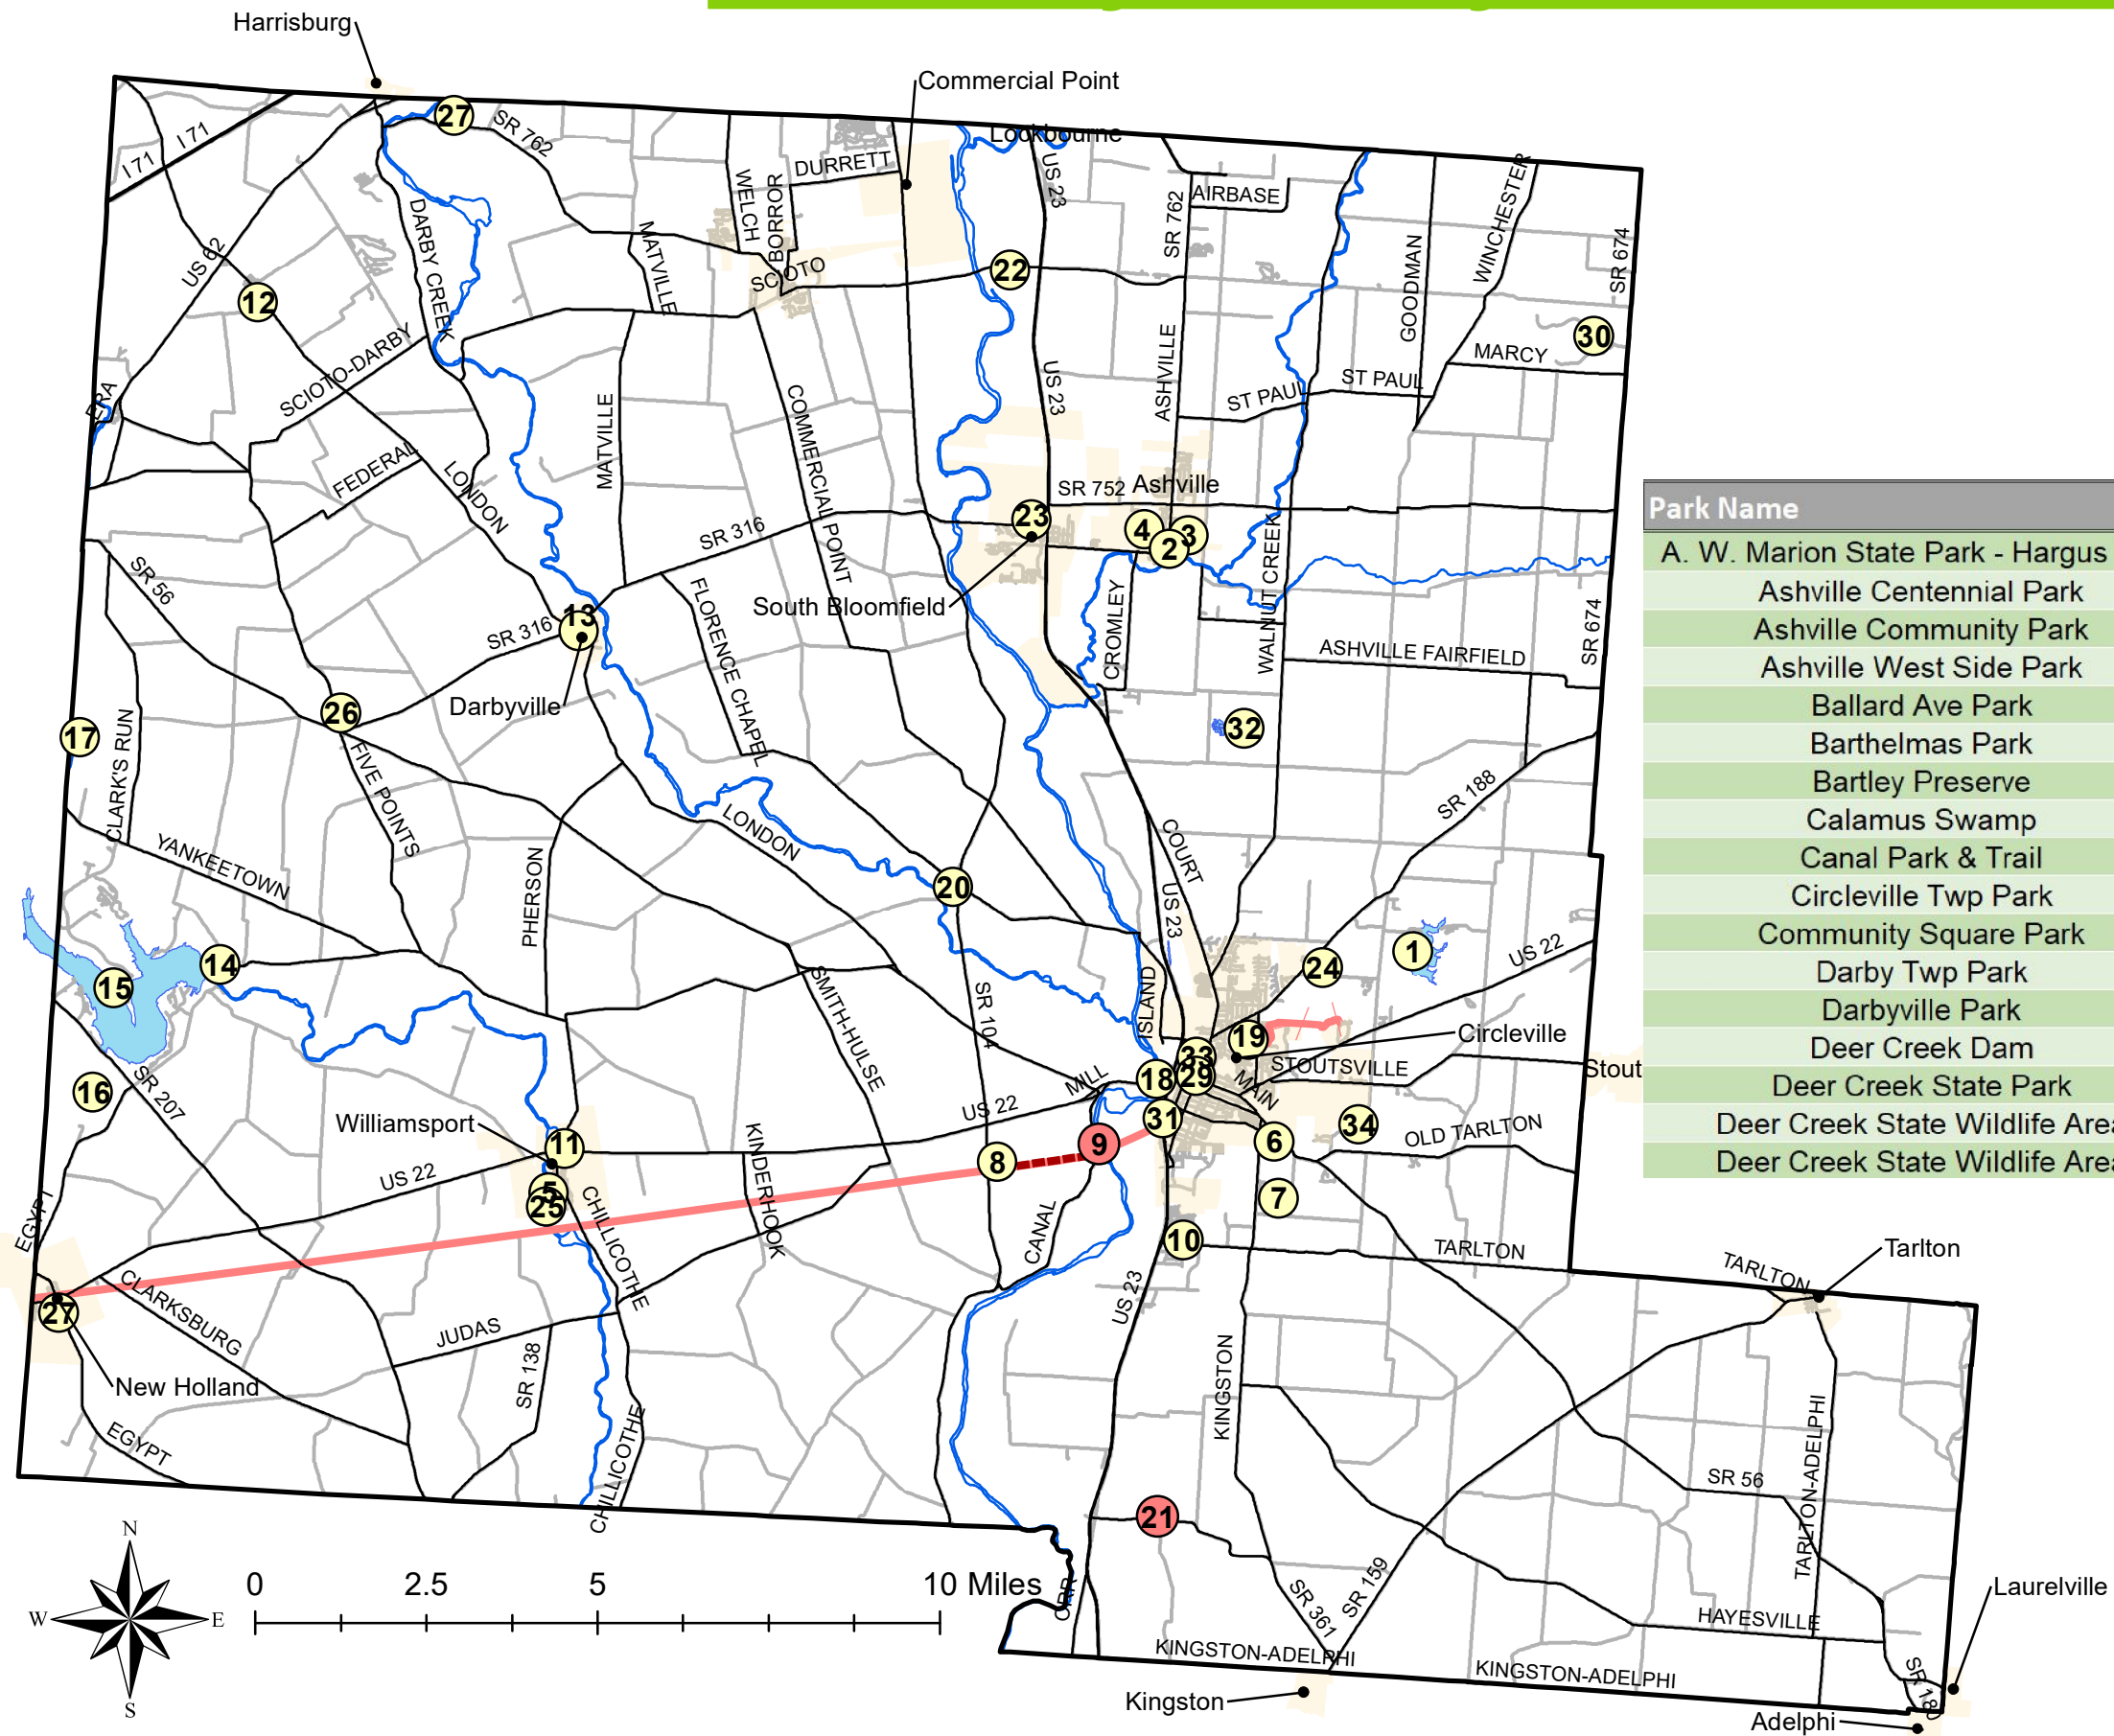

Pickaway County Parks and Trails

Park Name	Number	Park Name	Number
A. W. Marion State Park - Hargus Lake	1	Elmon Richards Scioto River Fishing	18
Ashville Centennial Park	2	Garden City Park	19
Ashville Community Park	3	Jackson Twp Park	20
Ashville West Side Park	4	Logan Elm State Memorial	21
Ballard Ave Park	5	Mackey Ford State Wildlife Area	22
Barthelmas Park	6	Marvin Webster Park	23
Bartley Preserve	7	Mary Virginia Crites Hannan Park	24
Calamus Swamp	8	Metzger Preserve	25
Canal Park & Trail	9	Monroe Twp Park	26
Circleville Twp Park	10	New Holland Park	27
Community Square Park	11	Orient – Bragg Memorial Park	27
Darby Twp Park	12	Pumpkin Show Park	29
Darbyville Park	13	Slate Run Metro Park	30
Deer Creek Dam	14	Smith Memorial Park	31
Deer Creek State Park	15	Stages Pond State Nature Preserve	32
Deer Creek State Wildlife Area	16	Ted Lewis Park	33
Deer Creek State Wildlife Area	17	Washington Twp - Martha Hitler Park	34

Legend

- Pickaway County Park District's Parks
- Park Locations
- +—+— Roundtown_Trail
- - - - - Developed Pickaway Trail
- To Be Developed Pickaway Trails
- Major Rivers
- Roads
- Main Waterbodies